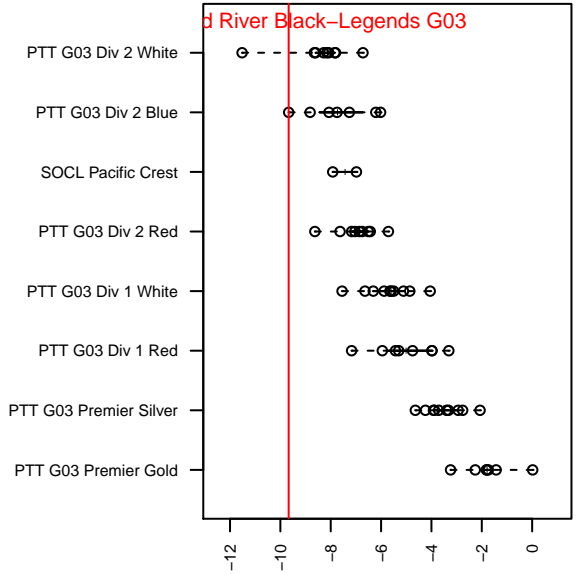

BSC Hood River Black–Legends G03

Bridlemile SC
 Hood River, OR
 G03 total strength=158
 attack=0.12 defense=0.1
 fall league = PTT G03 Div 2 Blue
 spr league = Spr OYS G03 Div 2 Blue

alt names used:
 BSC Hood River 03G Black
 BSC Hood River 03G Black
 BSC Hood River 03G Black

Venues played:
 2015 PTT G03 Division 2 Blue
 2015 OYS Founders Cup G03
 2015 Spr OYS G03 Division 2 Blue

BSC Hood River Black–Legends G03
 Dots are actual minus expected GF (blue circles) and GA (red triangles).
 Blue line is smoothed change in attack strength. Red is smoothed change in defense strength.

**attack and defense variance (black dot)
relative to other teams
and top 10 in region**

**attack and defense rating
relative to others at age
and all opponents in last 13 months**

Performance relative to 13 month average